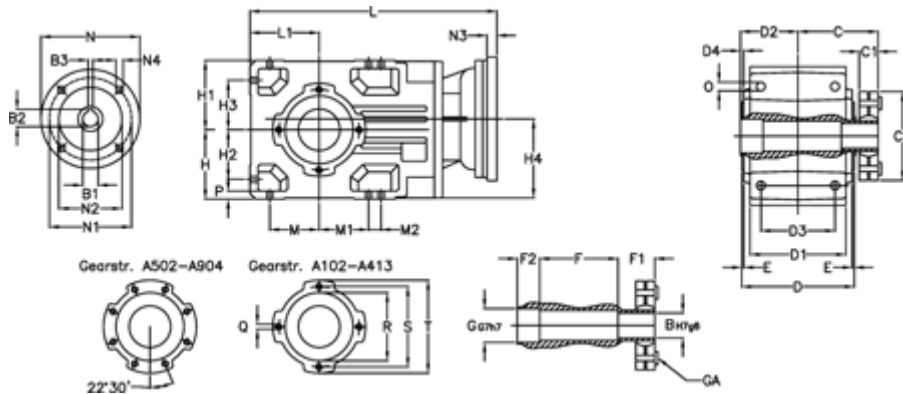

Article number: 29600216345225  
 Description: Bevel helical gearbox  
 A203US-163,4-P71B5

## Measures

B = 30	D1 = 110	F2 = 36	L = 361.5	N3 = -
B1 = 14	D2 = 60	G = 32	L1 = 80	N4 = M8x16
B2 = 16.3	D3 = 90	GA = 14,5 NM	M = 60.0	O = 9.5
B3 = 5	d4 = 4.5	H = 80	M1 = 60.0	P = 9
C = 89.5	Description = A203US-xx-P71 B5	H1 = 80	M2 = -	Q = M8x15
C1 = 23	E = 3.0	H2 = 60.0	N = 160	R = 95
C2 = 72.0	F = 77.5	H3 = 60.0	N1 = 130	S = 115
D = 136	F1 = 36.0	H4 = 93.0	N2 = 110	T = 140